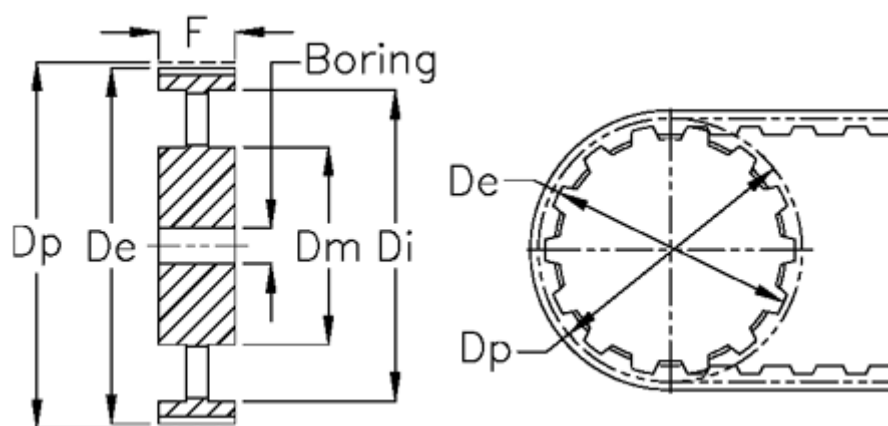

Article number: 604145144115

Description: Timing belt pulley with hub
HTD 144 14M 115

Measures

Bore	= 32	Type	= 14M
De	= 638.92	Weight	= 67.8
Di	= 133	Width	= 115
Dm	= 165		
Dp	= 641.71		
F	= 600		
L	= 133		
Tooth number	= 144		